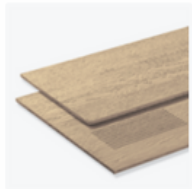

TIMBERLAKE BUILDING CENTER

THE BUILDERS SHOWROOM

*"Your Trusted Partner in Building Solutions —
From Foundation to Finish."*

SOFFIT

- **SOFFIT**

Available in vented and non-vented, it's a stylish alternative to hand-installed metal vents.

AVAILABLE PROFILES

Cedar Texture
Soffit