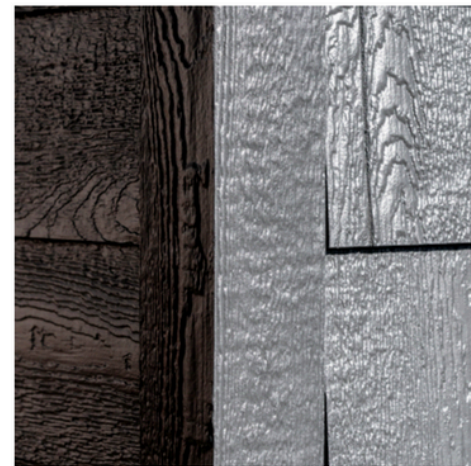

Accessories

Pre-primed one-piece corners eliminate the need to build corners on the job site and help prevent water intrusion.