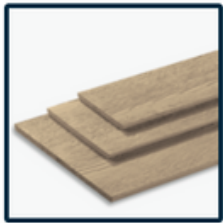

LAP SIDING

- **LAP SIDING**

Easy-to-maintain traditional cedar wood texture that offers a lively, textured effect. Available primed and in 16 ExpertFinish® colors.

AVAILABLE PROFILES

Cedar Texture

Brushed Smooth