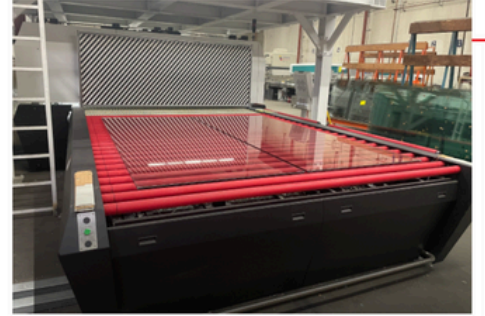

For More Information Contact

Raj Thind : 604- 616-3986

4385 Canada Way, Burnaby, BC V5G 1J3

TIMBERLAKE GLASS WHOLESALE AND DISTRIBUTION

Tempered Glass

WE TEMPER:

- ✓ 1/8
- ✓ 5/32
- ✓ 3/16
- ✓ 1/4
- ✓ 3/8
- ✓ 1/2
- ✓ 5/8
- ✓ 3/4
- ✓ Clear, tinted and obscure glass
- ✓ Reflective and Low-E glass
- ✓ Most high performance soft and hard coat Low-E glass
- ✓ Temper Customer's Glass
- ✓ Max glass size 96" x 144"